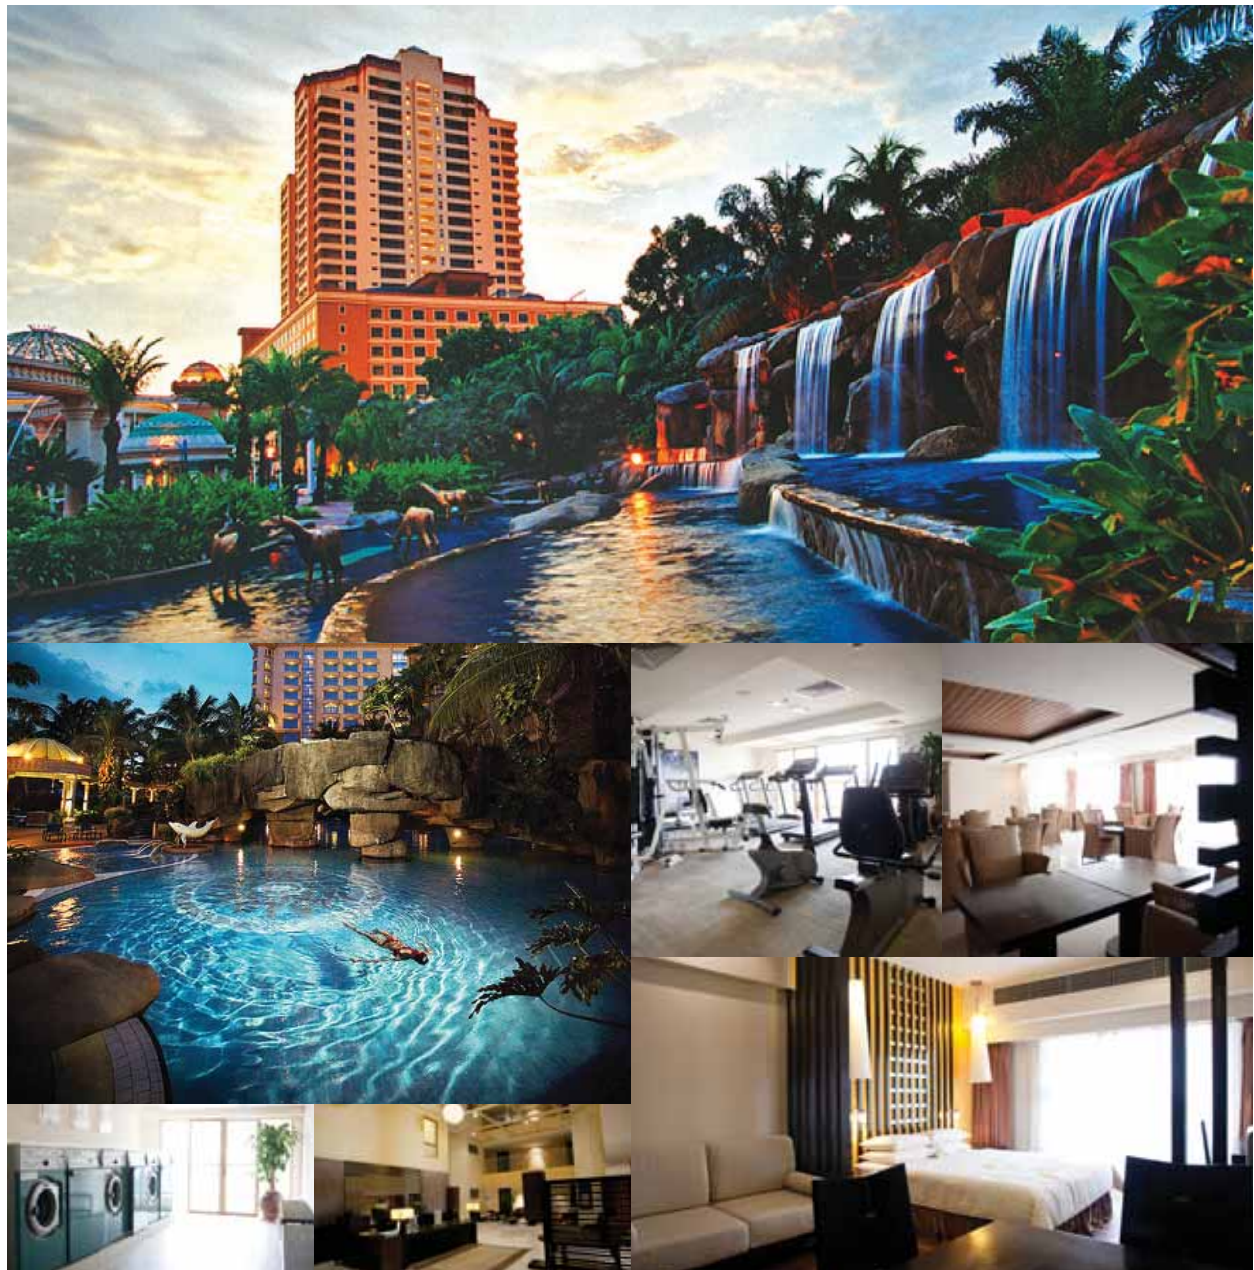

THE ONE ACADEMY Hostel

The One Academy Student Hostel is designed for independent living for all students, which is aimed to provide a homelike & conducive environment for our students. We have carefully selected & furnished ideal accommodation units for students' comfortable living & learning.

Pyramid Tower Hotel - Female/ Male Hostel

Monthly Rental: RM 1500 per pax (For twin sharing room)
RM 3000 per unit (For one occupant only)

Facilities:

- A private lobby
- Secured key-card elevator access
- An exclusive private lounge with wifi provided
- Reading area in the lobby
- Fully equipped kitchenette, dining & living area
- In-room dining services / menus
- TV
- Full & self-service laundry facilities
- Parking bays
- Catering services
- Access to swimming pool & fitness centre facilities
- Study Room
- 2 mins walking distance to The One Academy

Palmville Resort Condominium - Female Hostel

Monthly Rental: RM 880 per pax (Sharing room)
RM 500 per pax (Single Room)

Facilities:

- Resort style condominium
- View of Sunway Lagoon park
- Wardrobe
- Washing Machine
- Air-conditioned
- TV
- Water Heater
- Refrigerator
- Sofa
- Cooking Stove
- Water Filter
- Mattress
- Study Table & Chair
- Cleaning Service
- Shuttle Bus (15 mins per trip)
- Easy access to KL city via Federal Highway and New Pantai Expressway
- Within walking distance to Sunway Pyramid shopping malls and other shops and residential areas including amenities such as hospital at Sunway Medical Centre
- Facilities include BBQ, Club House, Parking, Gymnasium, Mini Market, Playground, Sauna, Swimming Pool, Tennis Court, 24-hour Security