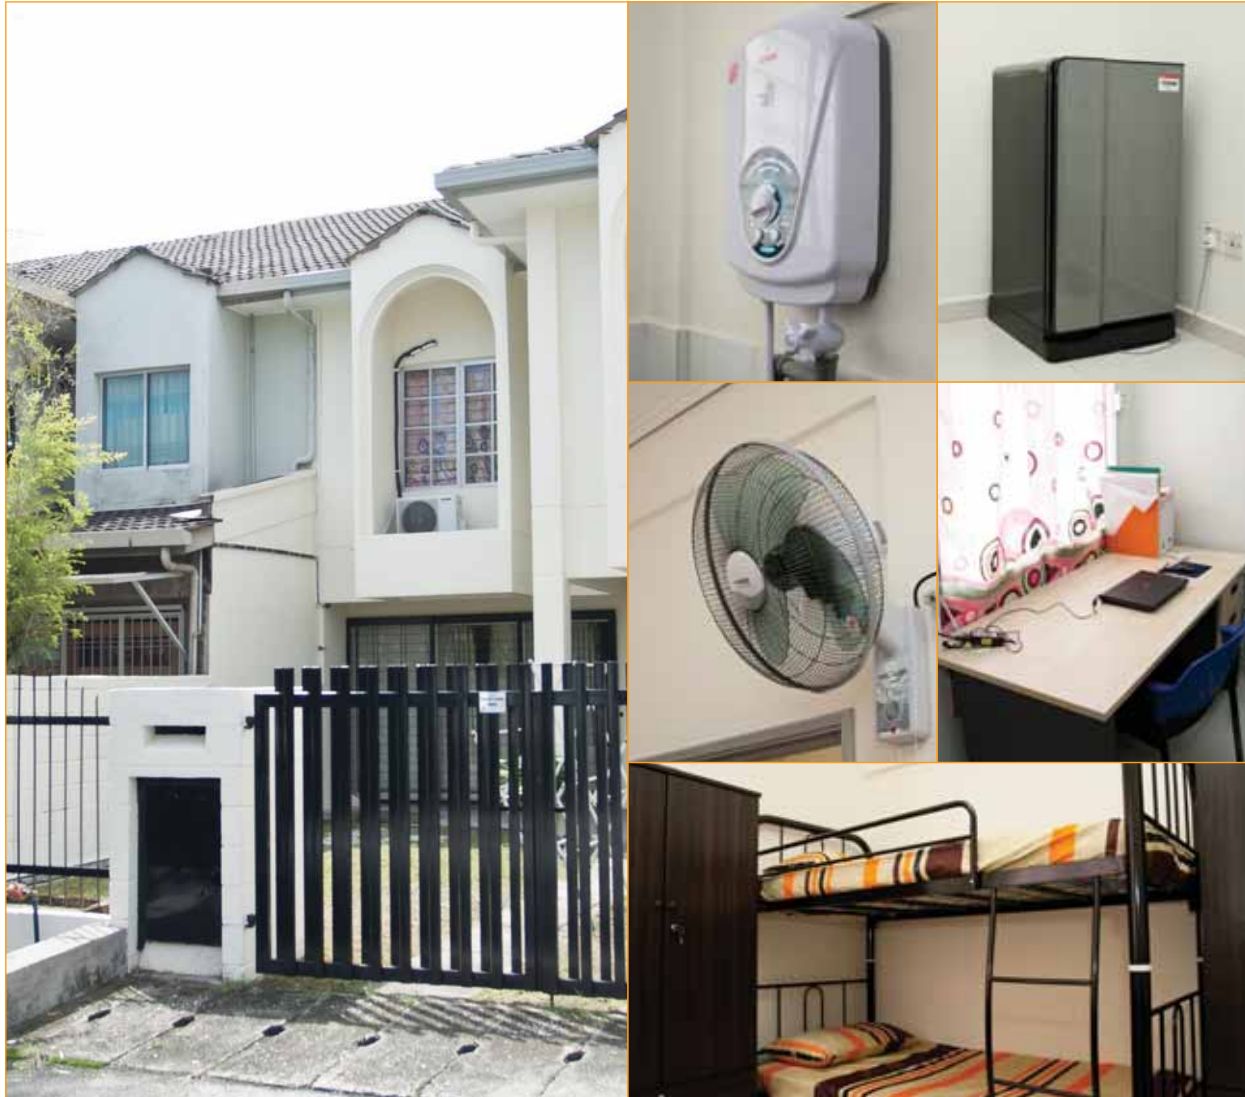

THE ONE ACADEMY Hostel

The One Academy Student Hostel is designed for independent living for all students, which is aimed to provide a homelike & conducive environment for our students. We have carefully selected & furnished ideal accommodation units for students' comfortable living & learning.

No. 8 PJS 9/28 - Female Hostel

Monthly Rental: Double Decker - RM 520.00 per pax

Facilities:

- 1.) Air-Cond & Fan
- 2.) Water Heater
- 3.) Refrigerator
- 4.) Washing Machine
- 5.) Television
- 6.) Mattress
- 7.) Sofa
- 8.) Water Filter
- 9.) Study Table & Chair
- 10.) Wardrobe
- 11.) Cleaning Service

For further enquiries, please contact Ms. Lisa Hon (SSD) Tel: 03-56375510 Ext. 324