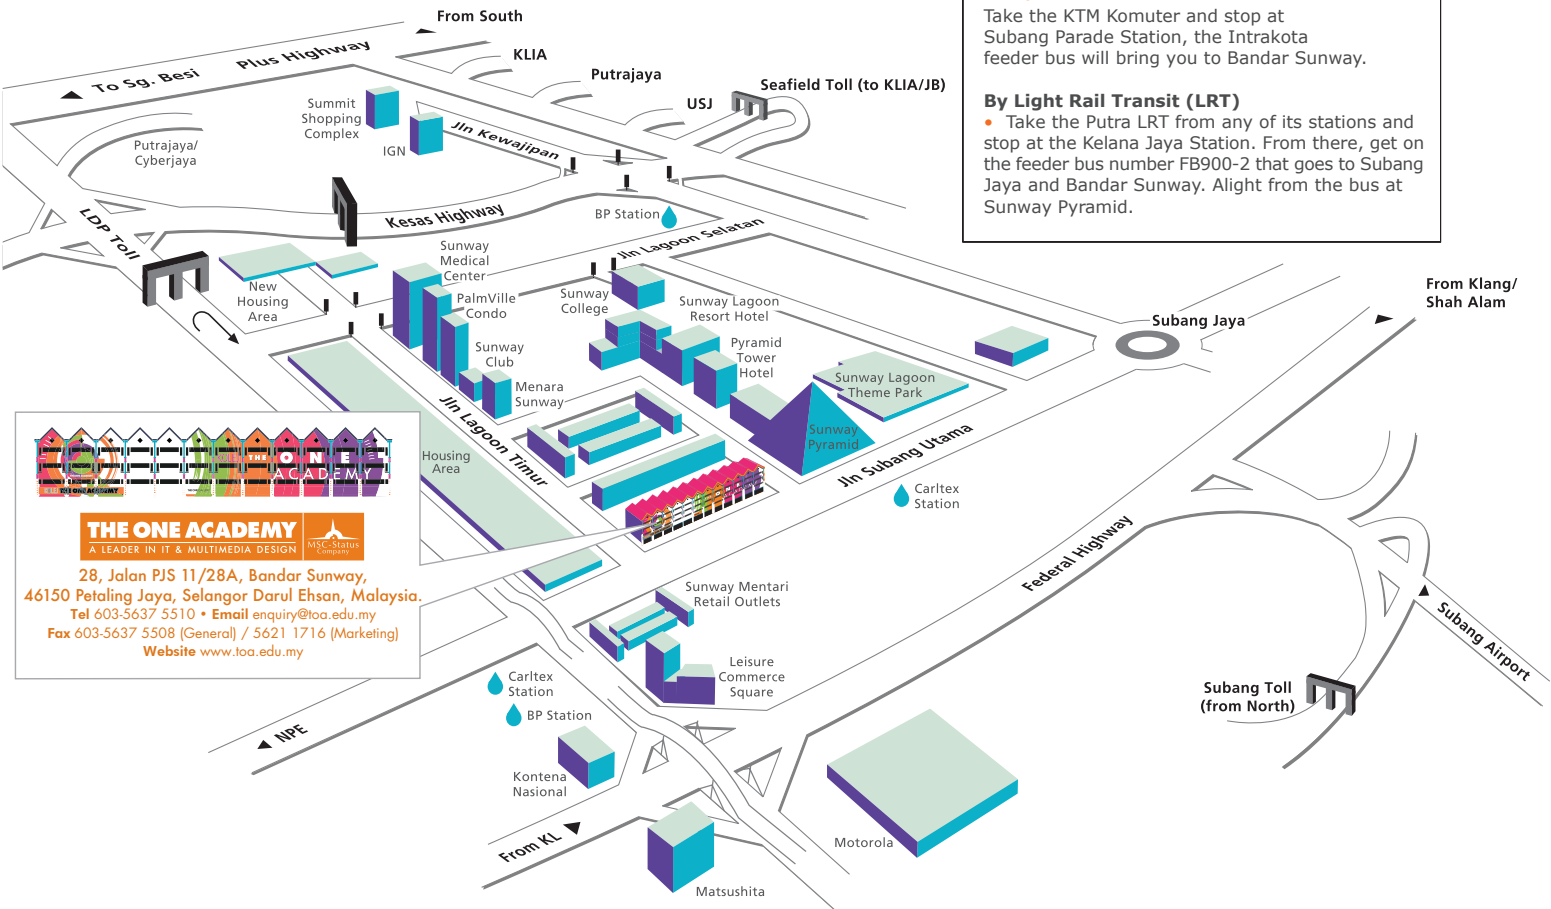

# The One Academy Location Map

## By Bus

- From Kota Raya, KL  
Metrobus 10 or 11 to Bandar Sunway and USJ. These buses also stop along the Federal Highway.
- From Klang  
Park May bus 51 from Klang main bus station to Bandar Sunway.

## By Commuter Train

- From KL  
Take the KTM Komuter and stop at Subang Parade Station, the Intrakota feeder bus will bring you to Bandar Sunway.

## By Light Rail Transit (LRT)

- Take the Putra LRT from any of its stations and stop at the Kelana Jaya Station. From there, get on the feeder bus number FB900-2 that goes to Subang Jaya and Bandar Sunway. Alight from the bus at Sunway Pyramid.